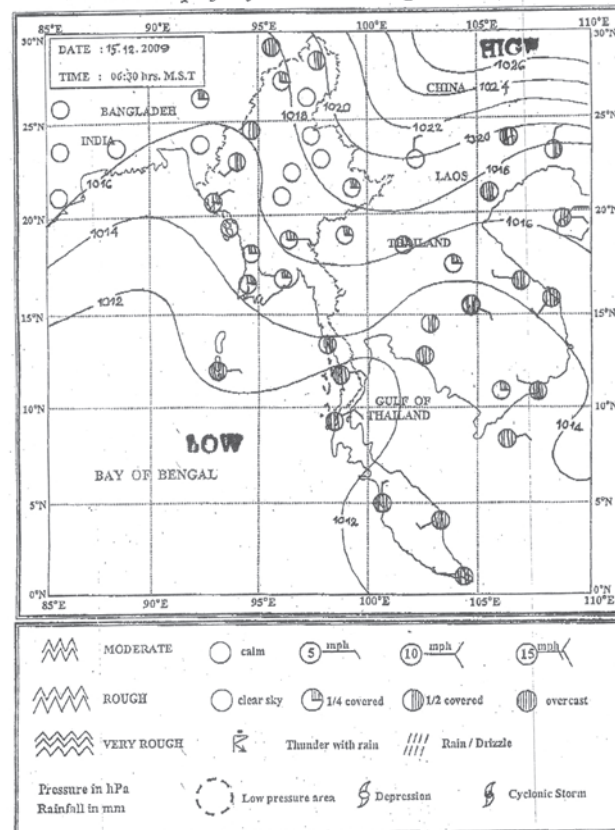

Weather Map of Myanmar and Neighbouring Areas

WEATHER

Tuesday, 15th December, 2009

Summary of observations recorded at 09:30 hr. M.S.T. During the past 24 hours, weather has been partly cloudy in Shan and Rakhine States, Bago, Yangon and Taninthayi Divisions and generally fair in remaining States and Divisions. Night temperatures were (5°C) to (6°C) below December average temperatures in Northern Shan and Chin States, upper Sagaing Division, (3°C) to (4°C) below December average temperatures in Kayah State, lower Sagaing, Magway and Yangon Divisions, (5°C) above December average temperatures in Mon State, (3°C) to (4°C) above December average temperatures in Kachin State and Taninthayi Division and about December average temperatures in the remaining States and Divisions. The significant night temperatures were Haka (-2°C), Loilem (0°C), Heho and Pinlaung (4°C) each, Lashio and Mogok (5°C) each and Namsam, Mindat, Pyin Oo Lwin and An (6°C) each.

Maximum temperature on 14-12-2009 was 93°F. Minimum temperature on 15-12-2009 was 57°F. Relative humidity at (09:30) hours MST on 15-12-2009 was 61%. Total sun shine hours on 14-12-2009 was (9.6) hours approx.

Rainfall on 15-12-2009 was (Nil) at Mingaladon, at Kaba-Aye and Central Yangon. Total rainfall since 1-1-2009 was (111.69) inches at Mingaladon, (122.09) inches at Kaba-Aye and (129.41) inches at Central Yangon. Maximum wind speed at Yangon (Kaba-Aye) was (4) mph from Southeast at (15:30) hours MST on 14-12-2009.

Bay inference: According to the observations at (12:30) hrs M.S.T today, cyclonic storm "Ward" over Gulf of Mannar (India) is almost stationary and it is centered at about (80) miles Southeast of Pamban (India). It is forecast to move Westward. Weather is partly cloudy in the Andaman Sea and elsewhere in the Bay of Bengal.

Forecast valid until evening of 16th December 2009: Light rain are likely to be isolated in Kachin and Chin States, upper Sagaing and Taninthayi Divisions and weather will be partly cloudy in the remaining areas. Degree of certainty is (60%).

State of the sea: Squalls with moderate to rough seas are likely at times off and along Myanmar Coasts. Surface wind speed in squalls may reach (35) mph.

Outlook for subsequent two days: Likelihood of isolated light rain in the Lower Myanmar areas.

Forecast for Nay Pyi Taw and neighbouring area for 16-12-2009: Partly cloudy.

Forecast for Yangon and neighbouring area for 16-12-2009: Partly cloudy.

Forecast for Mandalay and neighbouring area for 16-12-2009: Partly cloudy.

Wednesday, 16 December
View on today

7:00 am

1. တောင်တန်းသာသနာပြု ဆရာတော်ဘုရားကြီး၏ ပရိတ်တရားတော်

7:25 am

2. To Be Healthy Exercise

7:30 am

3. Morning News

7:40 am

4. အဝံ့ဇယမင်္ဂလံ (ယဉ်ဝေယံထွန်း၊ တေးရေး-ဝိတာစာဆိုမျိုးနွယ်ဆွေ)

7:55 am

5. Nice & Sweet Song

8:10 am

6. အတီးပြိုင်ပွဲ

8:20 am

7. Musical Programme

8:40 am

8. International News

8:45 am

9. Dance Of National Races

4:00 pm

1. Martial Song

4:10 pm

2. မြို့မြို့ကြွကြွယဉ်ကျေးမှုအက

4:20 pm

3. သီချင်းကြီးပဒေသာ

4:30 pm